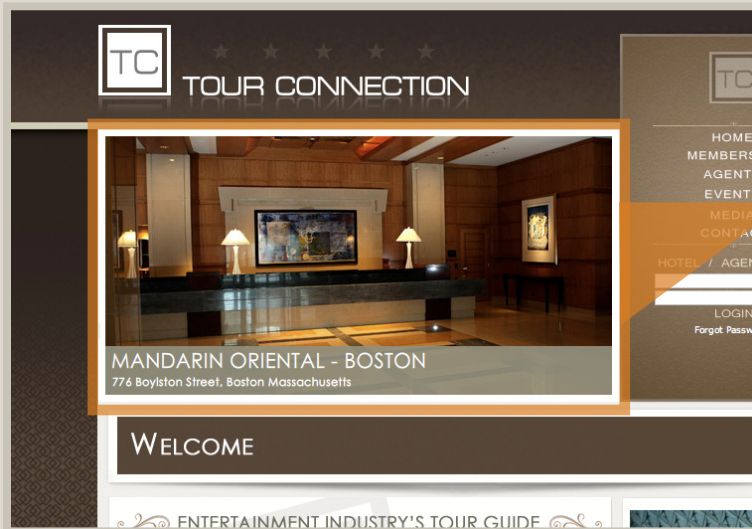

EXCLUSIVE FRONT PAGE ADS

Own prime real estate.

Get premier placement on our front page, our most visible opportunity.
Reserve your spot. Space is limited.

Front Page Flash Image Gallery

Get the most exposure. Includes up to five rotating photos of your property with your property name and address. Exclusive to two properties each ad period. Properties are featured first at a 50% rotation. In other words, your property will be the first viewed for every other visitor.

$2900.00

Ad period: 90 Days

Ad size: 510px by 260px