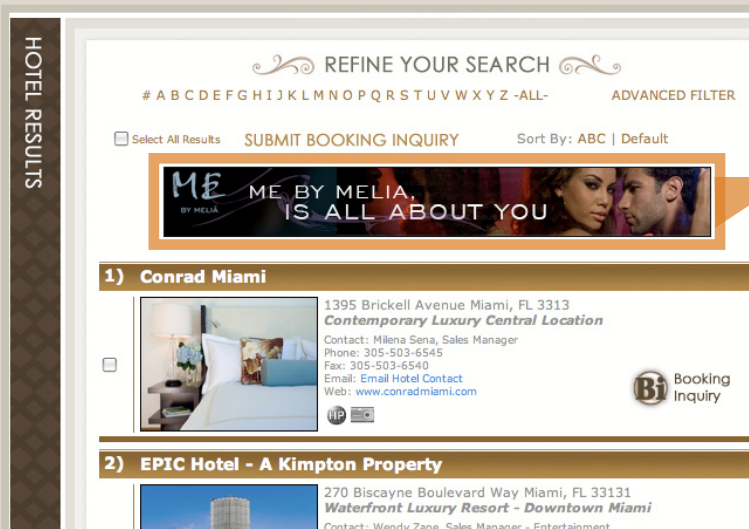

**\$1900.00**

**Ad period: 90 Days**

**Ad size: 170px by 533px**

## City/Venue Search Top Page Gallery

Get the most targeted exposure. Includes up to five rotating photos of your property with your property name and address. Exclusive to two properties each ad period. Properties are featured first at a 50% rotation. In other words, your property will be the first viewed for every other visitor.

**\$1900.00**

Ad period: 180 Days

Ad size: 510px by 260px